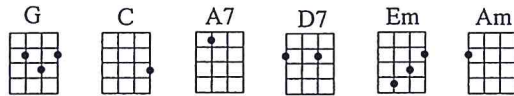

C F F#dim C E7 Am D7 G7

— You're gon - na see it's our des - ti - ny. You've got a friend in me..

C A7 D7 G7 C A7 D7 G7 C G7 C

— You've got a friend in me. You've got a friend in me.

Zip-A-Dee-Doo-Dah

Words by
RAY GILBERT

Music by
ALLIE WRUBEL

FIRST NOTE

Merrily

G C G C

Zip - a - dee - doo - dah, zip - a - dee - ay, my, oh

G A7 D7 G

my, what a won - der - ful day!

{ Plen - ty of sun - shine,
Zip - a - dee - doo - dah,

C G C G Em Am D7

head - in' my way, zip - a - dee - doo - dah, zip - a - dee - ay!
zip - a - dee - ay! Won - der - ful feel - ing, won - der - ful day.

Fine G D7 G

Mis - ter Blue - bird on my shoul - der. It's the

A7 D7 N.C. D.S. al Fine

truth, it's "act - ch'll," ev - 'ry - thing is "sa - tis - fact - ch'll."