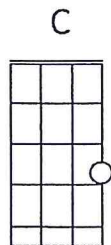

SHE'LL BE COMING ROUND THE MOUNTAIN for Ukulele

Key: C

Level 4 (F chord)

G7 C
V1. She'll be coming round the mountain when she comes (toot toot)
 G7

She'll be coming round the mountain when she comes (toot toot)

V5. Oh we'll kill the old red rooster when she comes (hack hack)...

V6. Oh we'll all drink apple cider when she comes (glug glug)...

V7. Oh we'll all have chicken dumplings when she comes (yum yum)...

V8. She will have to sleep with grandma when she comes (snore snore)...

V9. She will wear a flannel nightie when she comes (scratch scratch)...

V10. We will all be making whoopie when she comes (whoopie!)...

Timing- 4/4:
ONE, 2, 3, 4,
ONE, 2, 3, 4...
 e.g.
 D, Du, Du, D,
 D, Du, Du, D....