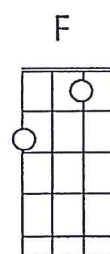

Timing- 4/4:
ONE, 2, 3, 4,
ONE, 2, 3, 4...
e.g.
D, Du, Du, D,
D, Du, Du, D....