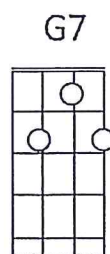

SHE'LL BE COMING ROUND THE MOUNTAIN for Ukulele

Key: C

Level 4 (F chord)

G7 C
V1. She'll be coming round the mountain when she comes (toot toot)
 G7

She'll be coming round the mountain when she comes (toot toot)

V9. She will wear a flannel nightie when she comes (scratch scratch)...

V10. We will all be making whoopie when she comes (whoopie!)...

Timing- 4/4:
ONE, 2, 3, 4,
ONE, 2, 3, 4...
 e.g.
 D, Du, Du, D,
 D, Du, Du, D....