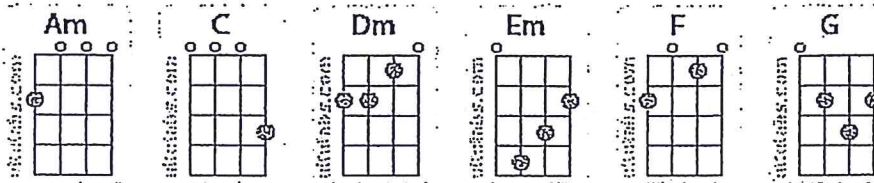

Title	Count On Me
Artist	Bruno Mars
Album	Count On Me single

Intro: C  
Ahahuh...

Verse:

C Em  
If you ever find yourself stuck in the middle of the sea  
Am G F  
I'll sail the world to find you  
C Em  
If you ever find yourself lost in the dark and you can't see  
Am G F  
I'll be the light to guide you

Am G  
Ooh ooh ooh ooh ooh..

F G  
Yeah yeah

Verse 2: C

If you're tossin' and you're turnin' and you just can't fall asleep  
I'll sing a song beside you  
And if you ever forget how much you really mean to me  
Everyday I will remind you, oh