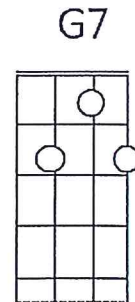

(C) G7
Day-oh, Day-oh, Daylight come an' I wanna go home;
C G7 C
Day-oh, Day-oh, Daylight come an' I wanna go home.

The timing for this song is a "calypso" beat : you could try D - d U - u D -
1(+)+2+(3)+4(+)