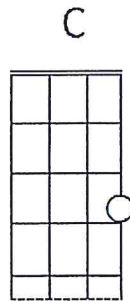

Banana Boat Song for Ukulele Key: C

Basic version Level 3 (G7 chord)

C* G7 C
Day-oh, Day-oh, Daylight come an' I wanna go home;
C G7 C
Day-oh, Day-oh, Daylight come an' I wanna go home.

(C)
Six han' seven han' eight han' bunch;
(C) G7 C
Daylight come an' I wanna go home;
(C)
Six han' seven han' eight han' bunch;
G7 C
Daylight come an' I wanna go home.